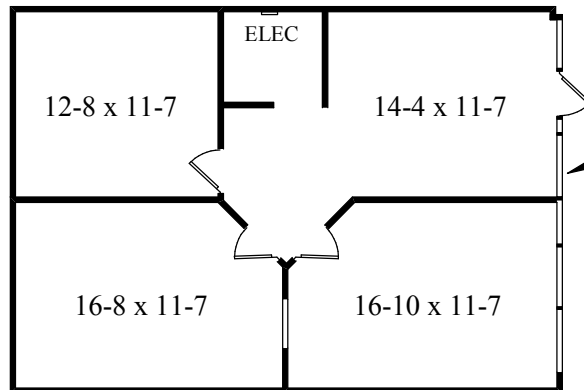

Managed by  
REVCORP  
PO BOX 4209  
MESA AZ 85211  
www.revcorp.com

FULL HEIGHT  
WINDOWS

- NOTES
1. NOT TO SCALE
  2. WALL THICKNESSES NOT INCLUDED IN DIMENSIONS

SUITE #D-05  
8151 E EVANS  
SCOTTSDALE, AZ 85260  
862 RENTABLE SQ FT