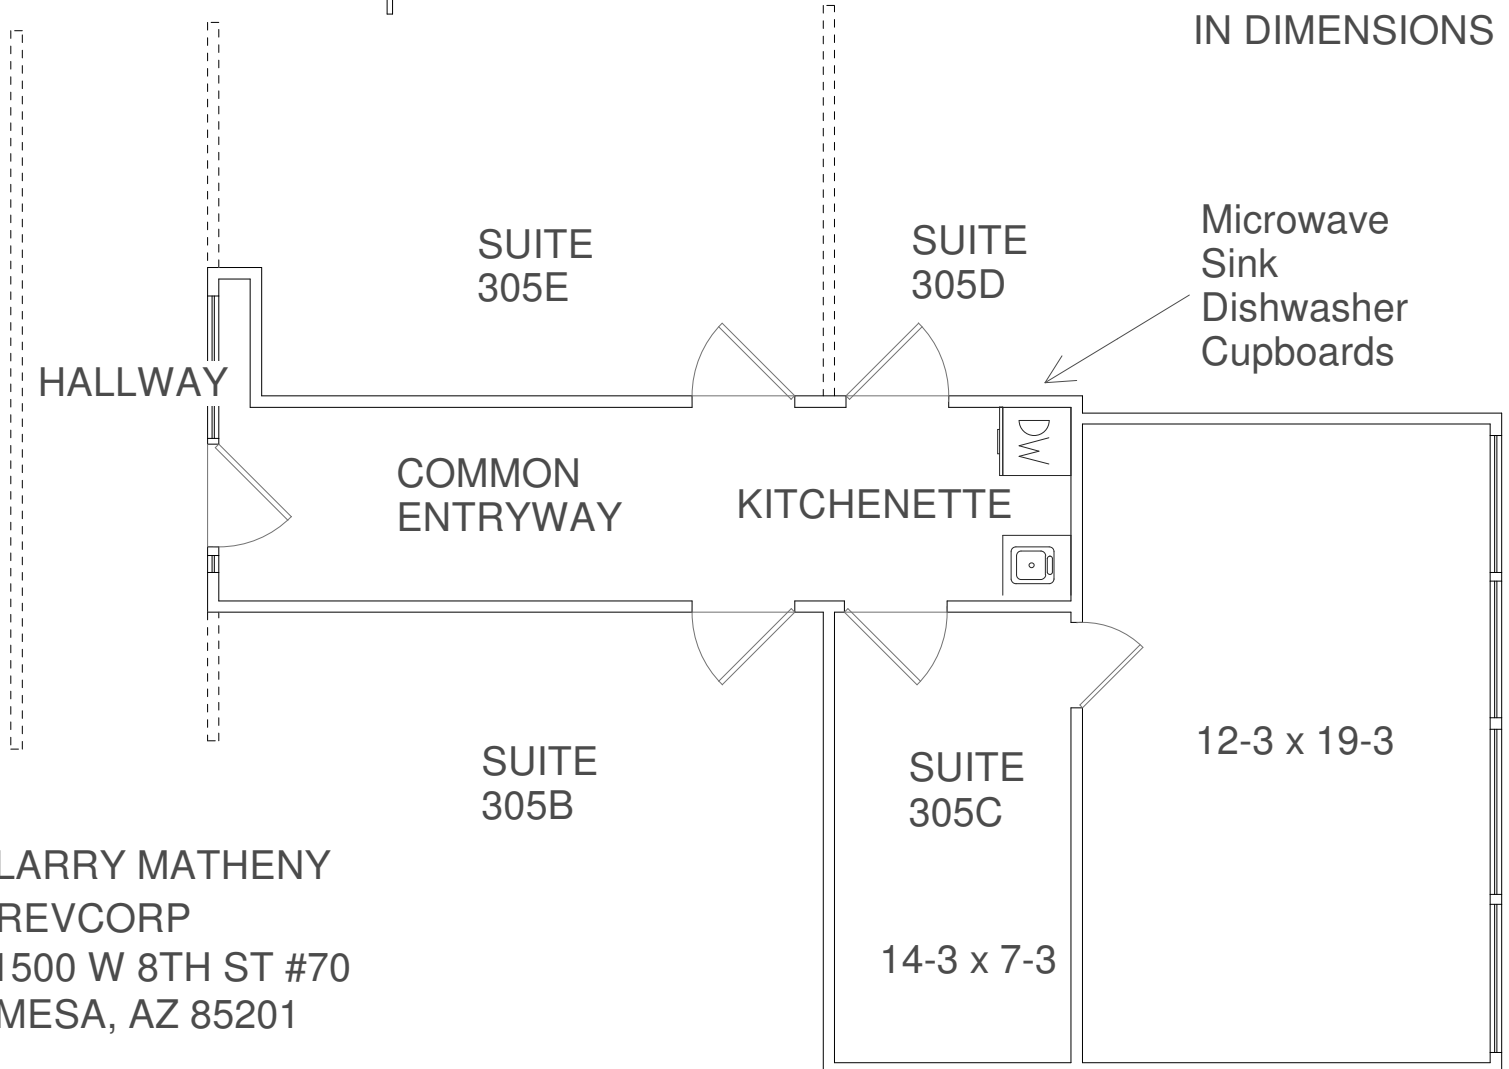

NOTES

1. NOT TO SCALE
2. WALL THICKNESSES NOT INCLUDED IN DIMENSIONS

ALTA VISTA CORPORATE CENTER  
SUITE 305C  
14040 N. CAVE CREEK ROAD  
PHOENIX, AZ 85022  
433 RENTABLE SQ FT