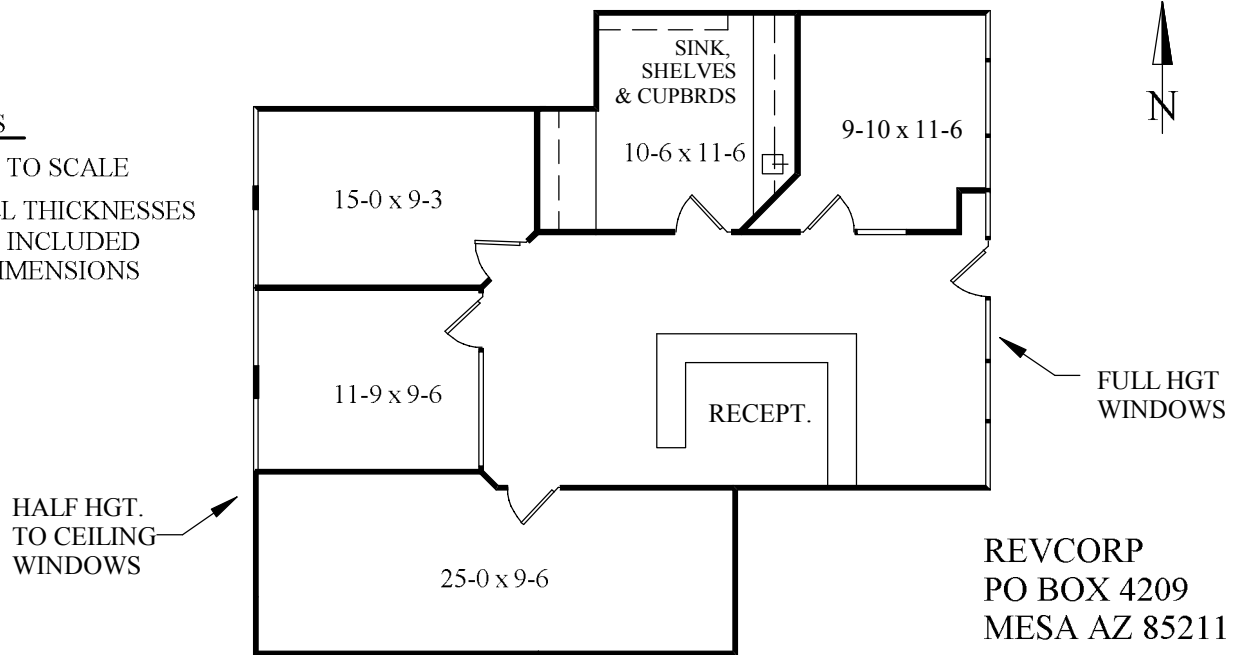

NOTES

1. NOT TO SCALE
2. WALL THICKNESSES NOT INCLUDED IN DIMENSIONS

REVCORP  
PO BOX 4209  
MESA AZ 85211  
[www.revcorp.com](http://www.revcorp.com)

ALTA VISTA CORPORATE CENTER  
SUITE 110  
14040 N. CAVE CREEK ROAD  
PHOENIX, AZ 85022  
1204 RENTABLE SQ FT