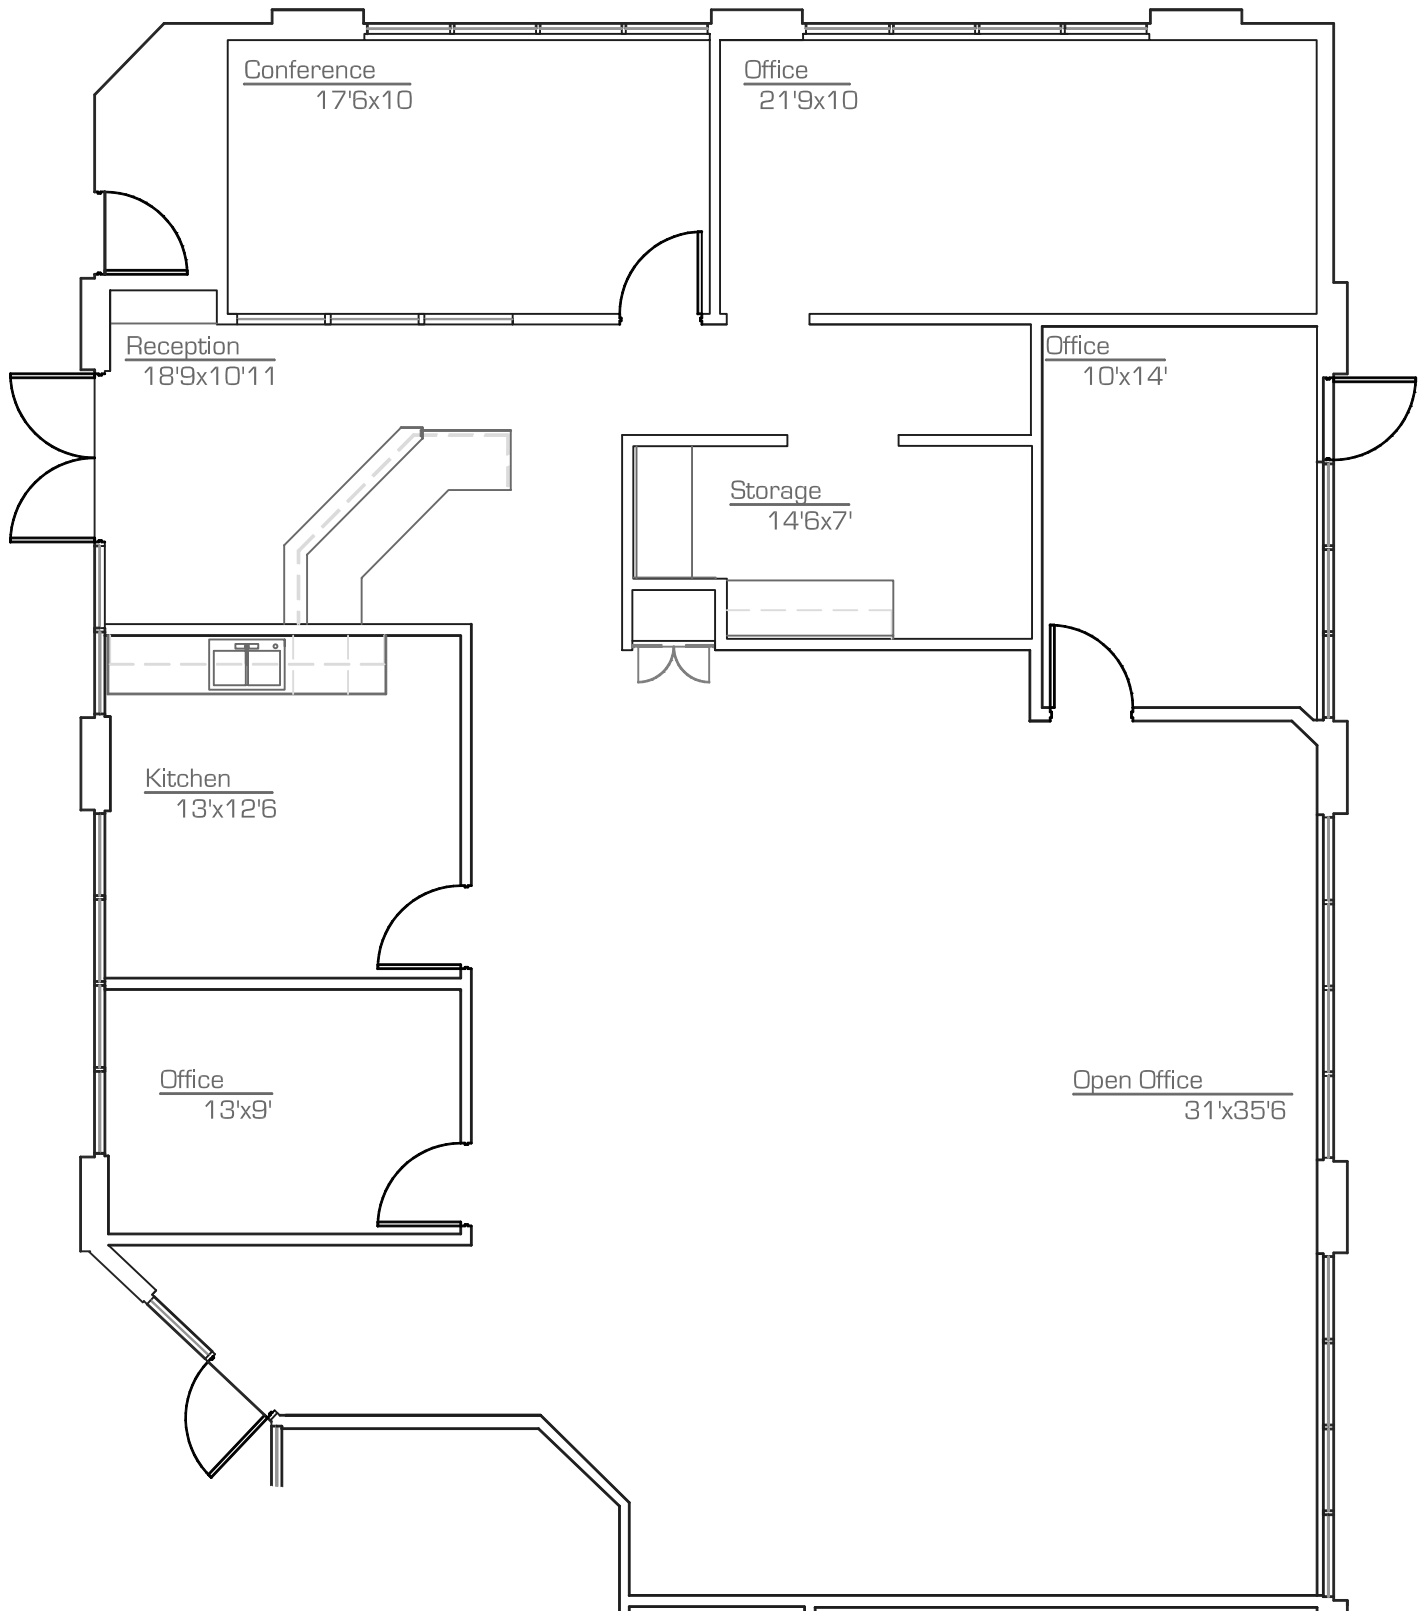

# 8805 N 23rd Ave

Suite 190 - 2,590 RSF

**as-built**

scale: nts  
22.June.2007

\*All dimensions are approximate  
\*All information is of general nature

precision**MEASUREMENTS**

as built . space plans  
architectural design