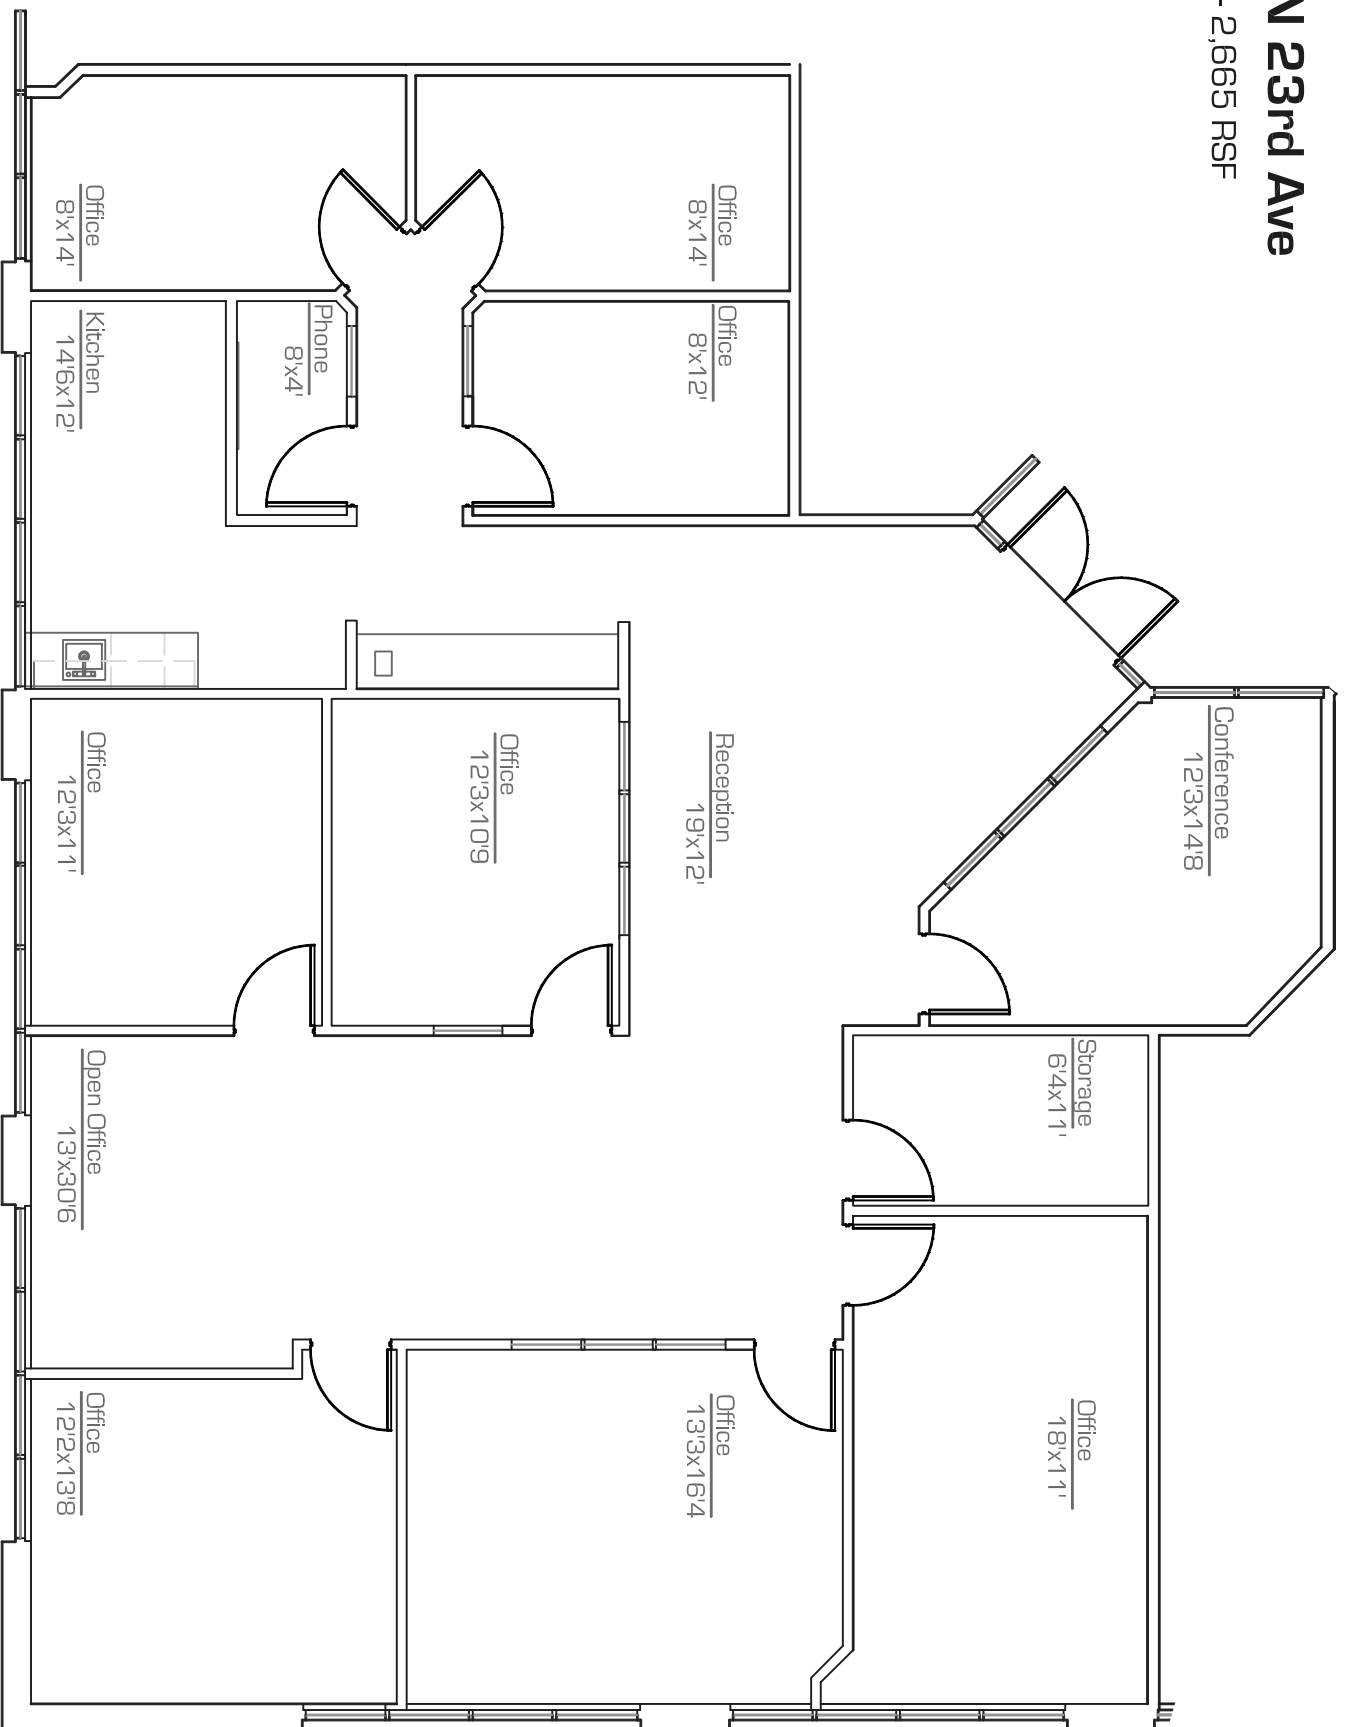

8805 N 23rd Ave

Suite 180 - 2,665 RSF

as-built

scale: nts
22.June.2007

* All dimensions are approximate
* All information is of general nature

precision **MEASUREMENTS**

as built, space plans
architectural design
602.790.6412