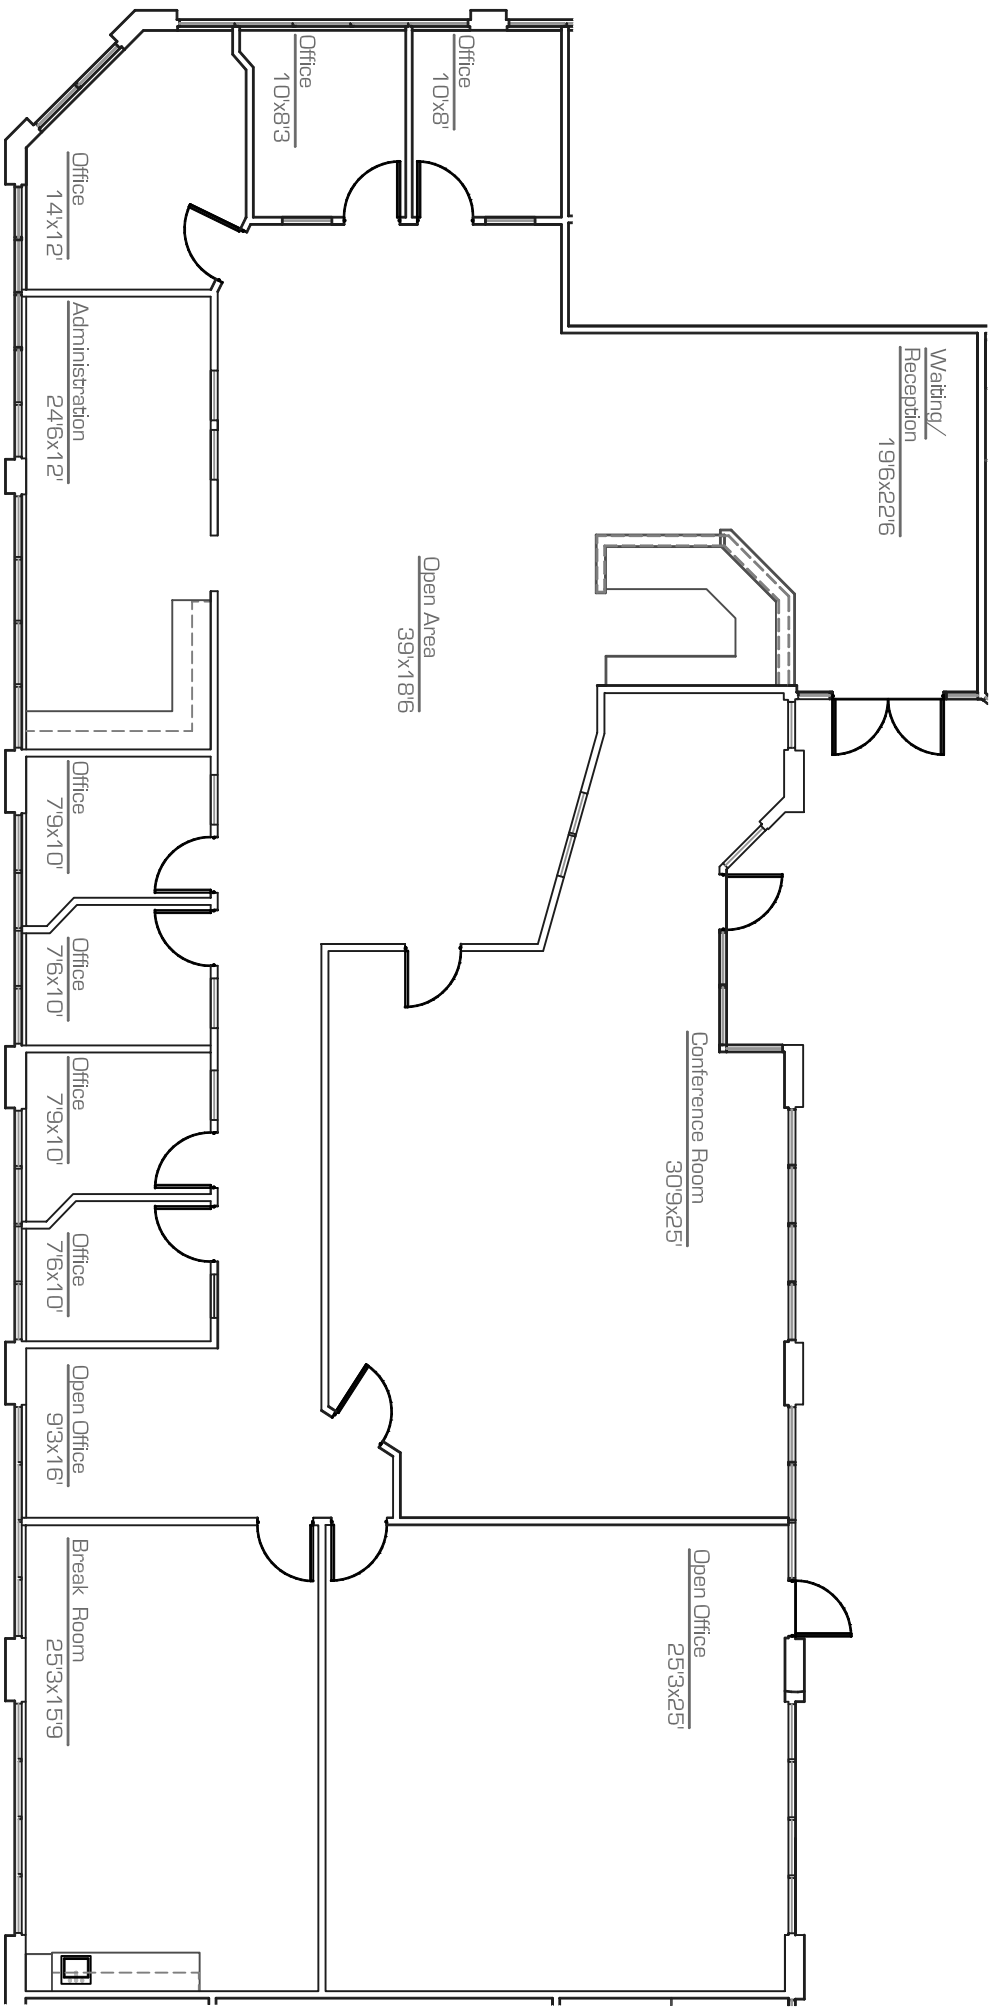

8805 North 23rd Avenue

Suite 130 - 4,852 RSF

as-built

scale: nts
September.2007

* All dimensions are approximate
* All information is of general nature

precision**MEASUREMENTS**

as built, space plans
architectural design
602.790.6412