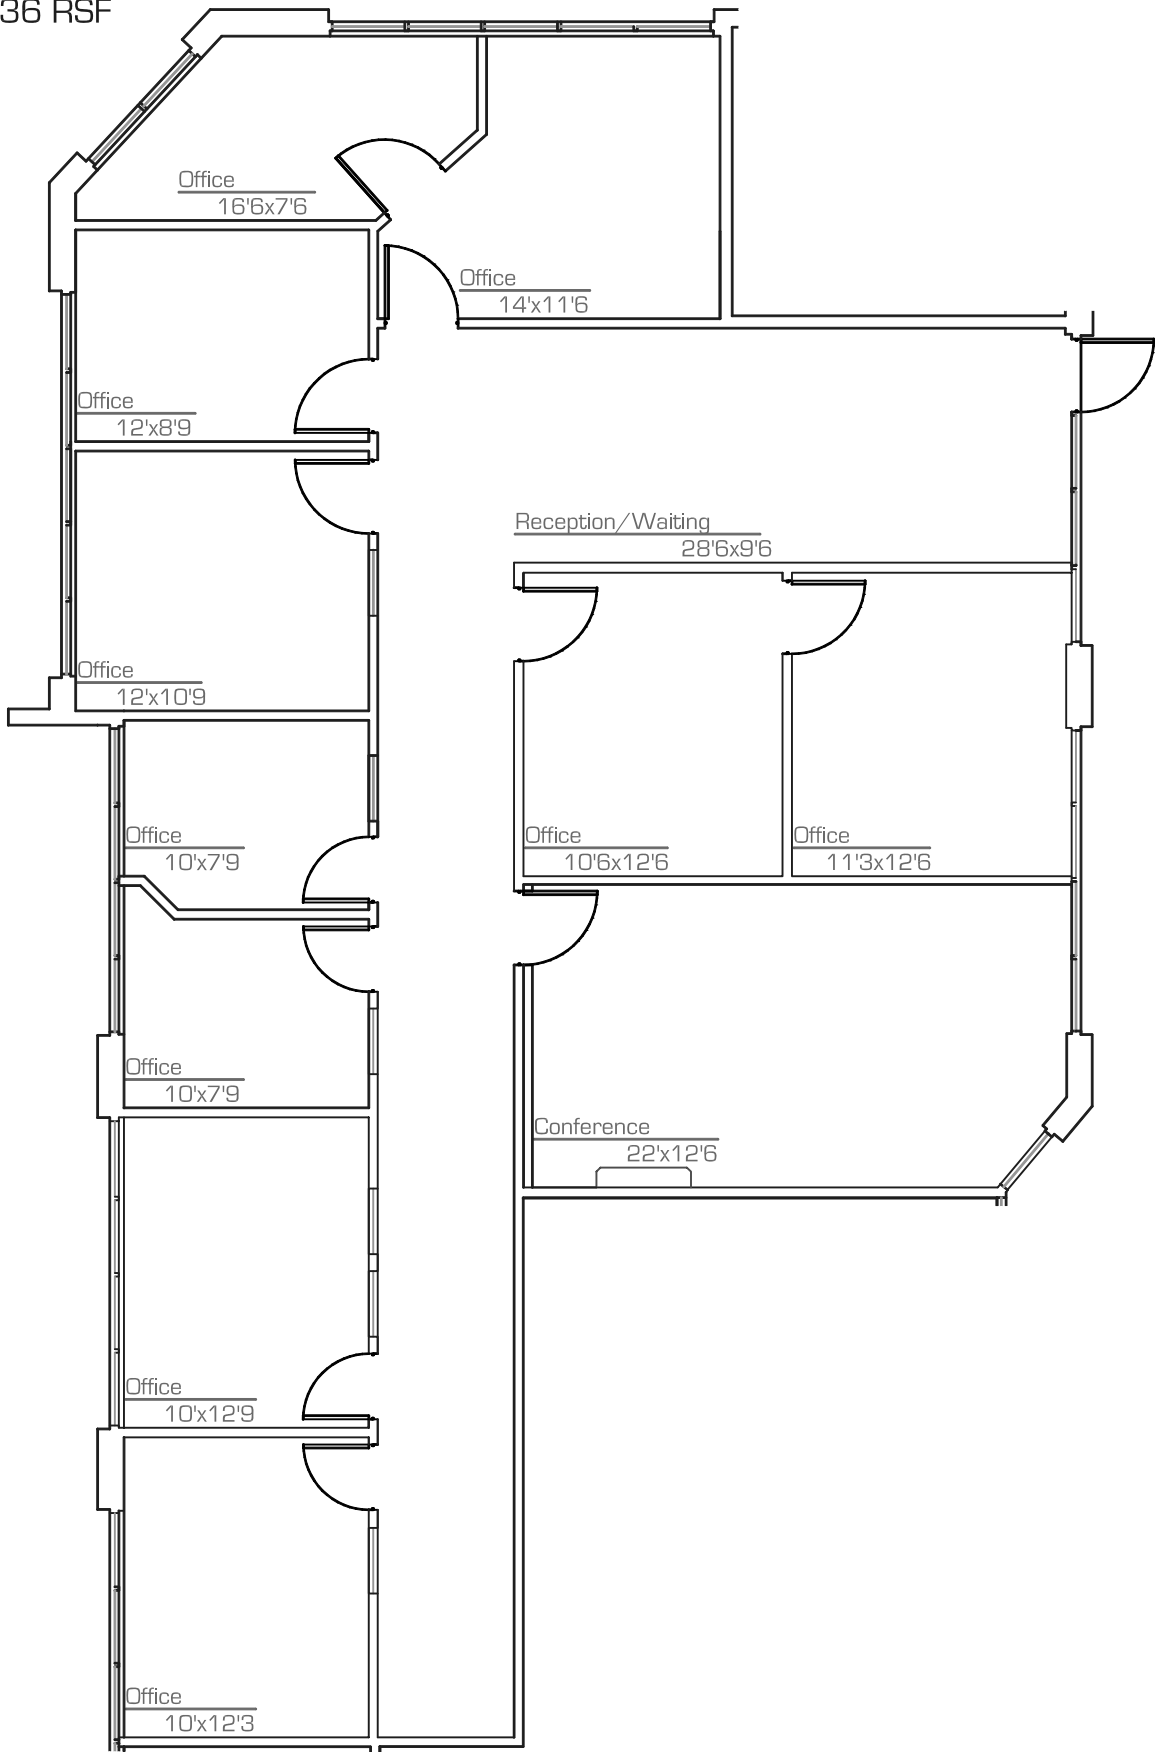

8805 North 23rd Avenue

Suite 120 - 2,136 RSF

as-built

scale: nts
September.2007

*All dimensions are approximate
*All information is of general nature

precision**MEASUREMENTS**

as built . space plans
architectural design